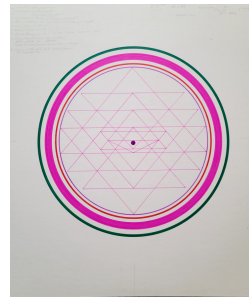

#23

Pink Circle with Triangles,
3/6/94, Rapidograph pen on
Bainbridge, 20" x 18", $5,100