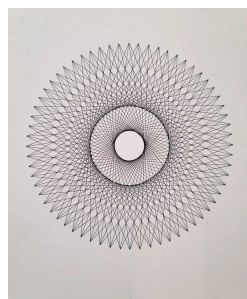

#31

BW Circle in Circle Small,
1/19/90 Rapidograph pen on
board, 13.5" x 12", $3,200