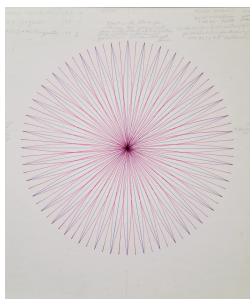

#19

Black/ Red 192 pt study,
4/21/92, Rapidograph pen on
paper with pencil notes, 20"
x 16.75", \$4,500

#23

Pink Circle with Triangles,
3/6/94, Rapidograph pen on
Bainbridge, 20" x 18", \$5,100

#20

Blue/Green Whorl, 10/17/91,
Rapidograph pen on
Strathmore board, 20" x 15",
\$4,100

#24

BW Sketch Rad 40, 5/23/83,
ink on paper, 17" x 11", \$900

JUNE 16- 26, 2023

ART SALES & RESEARCH

HAROLD GRANUCCI

artsalesandresearch.com | 347.768.3954 | 99 Willow Lane, Clinton Corners, NY 12514

#25

Cerulean Blue/Magenta 80 pts,
4/16/95, Rapidopen on
Strathmore board, 12" x 11",
\$4,200