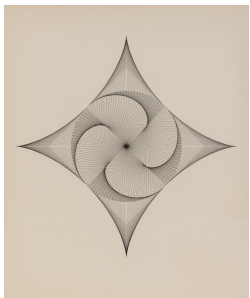

#5

Red/ Green with Star Center,
11/10/94, rapidograph pen on
Strathmore board, 28 1/8" x
30 1/8", framed, \$7,000

#2

B&W Whorl Large,
rapidograph pen on
Strathmore board, 48" x 40",
framed, price on request

#6

Violet/ Purple Whorl,
10/25/91, rapidograph pen on
Strathmore board, 20" x 15
1/8", framed, \$4,400

#3

B/W Circle Over Four Points,
1980s, rapidograph pen on
Strathmore board, 36" x 30",
framed, \$14,000

#7

BW Oval with Circle, 4/26/88,
rapidograph pen on
Strathmore board, 23.5" x
17.5" , framed, \$4,700

#4

B/W Storm in Four Points,
1980s, rapidograph pen on
Strathmore board, 36" x 30",
framed, \$14,000

#8