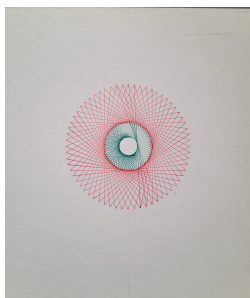

#26

Red Study with Green Center,
5/18/91, Rapidograph pen on
Strathmore board, 13.5" x
12", $3,200