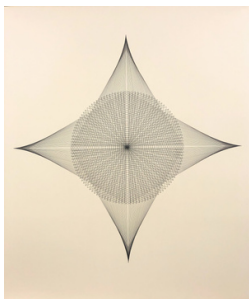

ART SALES & RESEARCH

HAROLD GRANUCCI

artsalesandresearch.com | 347.768.3954 | 99 Willow Lane, Clinton Corners, NY 12514

#1

Violet + Purple Whorl Large,
11/27/91, rapidograph pen on
Strathmore board, 40" x 48",
framed, \$50,000

#5

Red/ Green with Star Center,
11/10/94, rapidograph pen on
Strathmore board, 28 1/8" x
30 1/8", framed, \$7,000

#2

B&W Whorl Large,
rapidograph pen on
Strathmore board, 48" x 40",
framed, price on request

#6

Violet/ Purple Whorl,
10/25/91, rapidograph pen on
Strathmore board, 20" x 15
1/8", framed, \$4,400

#3

B/W Circle Over Four Points,
1980s, rapidograph pen on
Strathmore board, 36" x 30",
framed, \$14,000

#7

BW Oval with Circle, 4/26/88,
rapidograph pen on
Strathmore board, 23.5" x
17.5" , framed, \$4,700

#4

B/W Storm in Four Points,
1980s, rapidograph pen on
Strathmore board, 36" x 30",
framed, \$14,000

#8