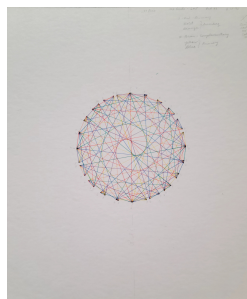

#24

BW Sketch Rad 40, 5/23/83,
ink on paper, 17" x 11", \$900

JUNE 16- 26, 2023

ART SALES & RESEARCH

HAROLD GRANUCCI

artsalesandresearch.com | 347.768.3954 | 99 Willow Lane, Clinton Corners, NY 12514

#25

Cerulean Blue/Magenta 80 pts,
4/16/95, Rapidopen on
Strathmore board, 12" x 11",
\$4,200