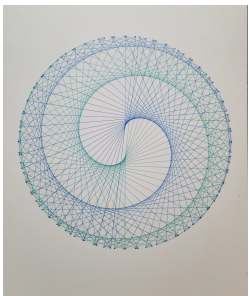

#18

64 pt #2 Black Center (small),
5/14/91, Rapidograph pen on
board, 13.25" x 12", \$4,100

#22

Multi-Colored 192 pt with
"Golden Center?" notes,
6/10/91, Rapidograph pen on
Strathmore board with
pencil on paper taped note,
20" x 18", \$5,800

#19

Black/ Red 192 pt study,
4/21/92, Rapidograph pen on
paper with pencil notes, 20"
x 16.75", \$4,500

#23

Pink Circle with Triangles,
3/6/94, Rapidograph pen on
Bainbridge, 20" x 18", \$5,100

#20

Blue/Green Whorl, 10/17/91,
Rapidograph pen on
Strathmore board, 20" x 15",
\$4,100