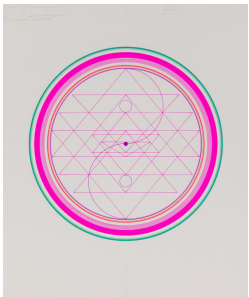

#6

Violet/ Purple Whorl,
10/25/91, rapidograph pen on
Strathmore board, 20" x 15
1/8", framed, \$4,400

#3

B/W Circle Over Four Points,
1980s, rapidograph pen on
Strathmore board, 36" x 30",
framed, \$14,000

BW Center Section Ellipse,
3/16/88, rapidograph pen on
Strathmore board, 40" x 25",
framed, \$13,500

JUNE 16- 26, 2023

ART SALES & RESEARCH

HAROLD GRANUCCI

artsalesandresearch.com | 347.768.3954 | 99 Willow Lane, Clinton Corners, NY 12514

BW Center Section Circle,
1/25/90, rapidograph pen on
Strathmore board, 40" x 25",
framed, \$13,500

#9

Yellow Yin Yang Circle, 1990s,
Rapidograph pen on
Strathmore board, 22.5" x
20.5", framed \$5,100

#13

Color Whorl Medium, 10/1/92,
rapidograph pen on
Strathmore board, 31" x 37",
framed, \$50,000

#10

B/W Pointed Edge, 1/14/88,
Rapidograph on Strathmore
board, 24" x 18", framed
\$4,100

#14

Pink Yin Yang Circle, 1990s,
rapidograph pen on
Strathmore board, 22.5" x
20.5", framed, \$5,100