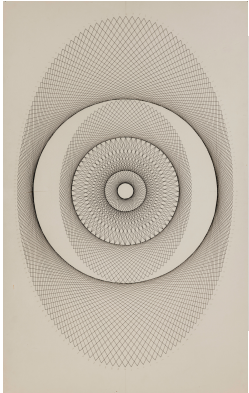

#5

Red/ Green with Star Center,
11/10/94, rapidograph pen on
Strathmore board, 28 1/8" x
30 1/8", framed, \$7,000

#2

B&W Whorl Large,
rapidograph pen on
Strathmore board, 48" x 40",
framed, price on request

#6

Violet/ Purple Whorl,
10/25/91, rapidograph pen on
Strathmore board, 20" x 15
1/8", framed, \$4,400

#3

B/W Circle Over Four Points,
1980s, rapidograph pen on
Strathmore board, 36" x 30",
framed, \$14,000

#7

BW Oval with Circle, 4/26/88,
rapidograph pen on
Strathmore board, 23.5" x
17.5" , framed, \$4,700

#4

B/W Storm in Four Points,
1980s, rapidograph pen on
Strathmore board, 36" x 30",
framed, \$14,000

#8

BW Center Section Ellipse,
3/16/88, rapidograph pen on
Strathmore board, 40" x 25",
framed, \$13,500

JUNE 16- 26, 2023

ART SALES & RESEARCH

HAROLD GRANUCCI

artsalesandresearch.com | 347.768.3954 | 99 Willow Lane, Clinton Corners, NY 12514