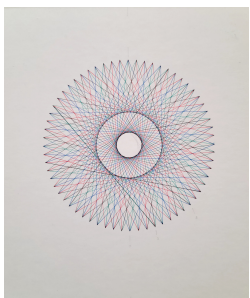

#29

Center Section 40"x48" Color
Wheel, 8/10/92 13.5" x 12",
Rapidograph pen on
Bainbridge board, \$4,200

#26

Red Study with Green Center,
5/18/91, Rapidograph pen on
Strathmore board, 13.5" x
12", \$3,200

#30

Red Black Whorl 192 pt sketch,
4/21/92, Rapidograph pen
and pencil on paper, 19" x
17", \$4,100

#27

YGPM circle, 3/27/94.
Rapidograph pen on board,
10" x 8", \$2,800

#31

BW Circle in Circle Small,
1/19/90 Rapidograph pen on
board, 13.5" x 12", \$3,200