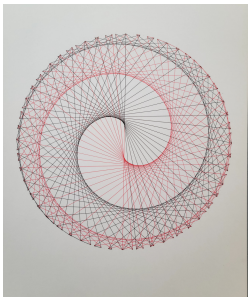

#19

Black/ Red 192 pt study,
4/21/92, Rapidograph pen on
paper with pencil notes, 20"
x 16.75", $4,500