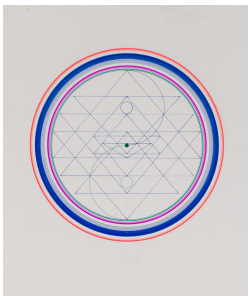

BW Center Section Circle,
1/25/90, rapidograph pen on
Strathmore board, 40" x 25",
framed, \$13,500

#9

Yellow Yin Yang Circle, 1990s,
Rapidograph pen on
Strathmore board, 22.5" x
20.5", framed \$5,100

#13

Color Whorl Medium, 10/1/92,
rapidograph pen on
Strathmore board, 31" x 37",
framed, \$50,000

#10

B/W Pointed Edge, 1/14/88,
Rapidograph on Strathmore
board, 24" x 18", framed
\$4,100

#14

Pink Yin Yang Circle, 1990s,
rapidograph pen on
Strathmore board, 22.5" x
20.5", framed, \$5,100

#11

Multi Color 128 Points,
5/27/91, Rapidograph pen on
Strathmore board, 22.75" x
18", framed \$5,100

#15

Blue Yin Yang Circle, 1990s,
rapidograph pen on
Strathmore board, 22.5" x
20.5", framed, \$5,100