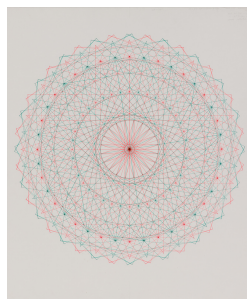

ART SALES & RESEARCH

HAROLD GRANUCCI

artsalesandresearch.com | 347.768.3954 | 99 Willow Lane, Clinton Corners, NY 12514

#1

Violet + Purple Whorl Large,
11/27/91, rapidograph pen on
Strathmore board, 40" x 48",
framed, \$50,000

#5

Red/ Green with Star Center,
11/10/94, rapidograph pen on
Strathmore board, 28 1/8" x
30 1/8", framed, \$7,000

#2

B&W Whorl Large,
rapidograph pen on
Strathmore board, 48" x 40",
framed, price on request

#6

Violet/ Purple Whorl,
10/25/91, rapidograph pen on
Strathmore board, 20" x 15
1/8", framed, \$4,400

#3

B/W Circle Over Four Points,
1980s, rapidograph pen on
Strathmore board, 36" x 30",
framed, \$14,000