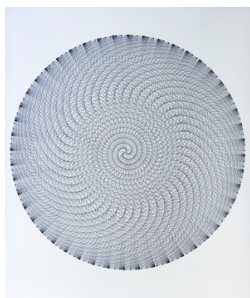

ART SALES & RESEARCH

HAROLD GRANUCCI

artsalesandresearch.com | 347.768.3954 | 99 Willow Lane, Clinton Corners, NY 12514

#1

Violet + Purple Whorl Large,
11/27/91, rapidograph pen on
Strathmore board, 40" x 48",
framed, \$50,000

#5

Red/ Green with Star Center,
11/10/94, rapidograph pen on
Strathmore board, 28 1/8" x
30 1/8", framed, \$7,000

#2

B&W Whorl Large,
rapidograph pen on
Strathmore board, 48" x 40",
framed, price on request

#6

Violet/ Purple Whorl,
10/25/91, rapidograph pen on
Strathmore board, 20" x 15
1/8", framed, \$4,400

#3

B/W Circle Over Four Points,
1980s, rapidograph pen on
Strathmore board, 36" x 30",
framed, \$14,000