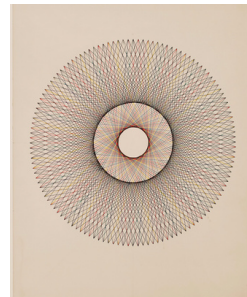

BW Center Section Circle,
1/25/90, rapidograph pen on
Strathmore board, 40" x 25",
framed, \$13,500

#9

Yellow Yin Yang Circle, 1990s,
Rapidograph pen on
Strathmore board, 22.5" x
20.5", framed \$5,100

#13

Color Whorl Medium, 10/1/92,
rapidograph pen on
Strathmore board, 31" x 37",
framed, \$50,000

#10

B/W Pointed Edge, 1/14/88,
Rapidograph on Strathmore
board, 24" x 18", framed
\$4,100

#14

Pink Yin Yang Circle, 1990s,
rapidograph pen on
Strathmore board, 22.5" x
20.5", framed, \$5,100

#11

Multi Color 128 Points,
5/27/91, Rapidograph pen on
Strathmore board, 22.75" x
18", framed \$5,100

#15

Blue Yin Yang Circle, 1990s,
rapidograph pen on
Strathmore board, 22.5" x
20.5", framed, \$5,100