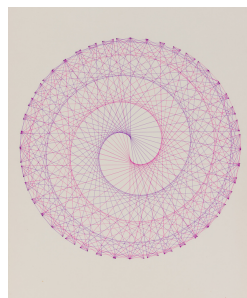

ART SALES & RESEARCH

HAROLD GRANUCCI

artsalesandresearch.com | 347.768.3954 | 99 Willow Lane, Clinton Corners, NY 12514

#1

Violet + Purple Whorl Large,
11/27/91, rapidograph pen on
Strathmore board, 40" x 48",
framed, \$50,000

#5

Red/ Green with Star Center,
11/10/94, rapidograph pen on
Strathmore board, 28 1/8" x
30 1/8", framed, \$7,000

#2

B&W Whorl Large,
rapidograph pen on
Strathmore board, 48" x 40",
framed, price on request

#6

Violet/ Purple Whorl,
10/25/91, rapidograph pen on
Strathmore board, 20" x 15
1/8", framed, \$4,400

#3

B/W Circle Over Four Points,
1980s, rapidograph pen on
Strathmore board, 36" x 30",
framed, \$14,000