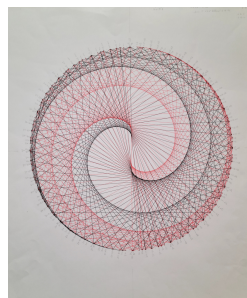

#24

BW Sketch Rad 40, 5/23/83,
ink on paper, 17" x 11", \$900

JUNE 16- 26, 2023

ART SALES & RESEARCH

HAROLD GRANUCCI

artsalesandresearch.com | 347.768.3954 | 99 Willow Lane, Clinton Corners, NY 12514

#25

Cerulean Blue/Magenta 80 pts,
4/16/95, Rapidopen on
Strathmore board, 12" x 11",
\$4,200

#29

Center Section 40"x48" Color
Wheel, 8/10/92 13.5" x 12",
Rapidograph pen on
Bainbridge board, \$4,200

#26

Red Study with Green Center,
5/18/91, Rapidograph pen on
Strathmore board, 13.5" x
12", \$3,200