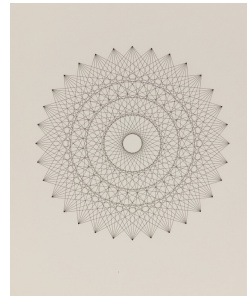

BW Center Section Circle,
1/25/90, rapidograph pen on
Strathmore board, 40" x 25",
framed, \$13,500

#9

Yellow Yin Yang Circle, 1990s,
Rapidograph pen on
Strathmore board, 22.5" x
20.5", framed \$5,100

#13

Color Whorl Medium, 10/1/92,
rapidograph pen on
Strathmore board, 31" x 37",
framed, \$50,000

#10

B/W Pointed Edge, 1/14/88,
Rapidograph on Strathmore
board, 24" x 18", framed
\$4,100

#14

Pink Yin Yang Circle, 1990s,
rapidograph pen on
Strathmore board, 22.5" x
20.5", framed, \$5,100