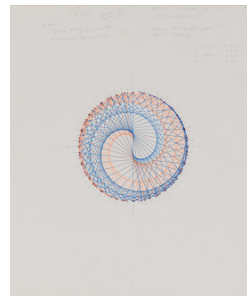

Orange/Blue Whorl Small,
8/16/92, Rapidograph pen on
Strathmore board, 13.25" x
12", framed, $4,100

#16

JUNE 16- 26, 2023