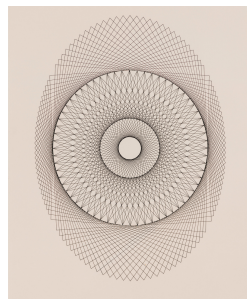

ART SALES & RESEARCH

HAROLD GRANUCCI

artsalesandresearch.com | 347.768.3954 | 99 Willow Lane, Clinton Corners, NY 12514

#1

Violet + Purple Whorl Large,
11/27/91, rapidograph pen on
Strathmore board, 40" x 48",
framed, \$50,000

#5

Red/ Green with Star Center,
11/10/94, rapidograph pen on
Strathmore board, 28 1/8" x
30 1/8", framed, \$7,000

#2

B&W Whorl Large,
rapidograph pen on
Strathmore board, 48" x 40",
framed, price on request

#6

Violet/ Purple Whorl,
10/25/91, rapidograph pen on
Strathmore board, 20" x 15
1/8", framed, \$4,400

#3

B/W Circle Over Four Points,
1980s, rapidograph pen on
Strathmore board, 36" x 30",
framed, \$14,000

#7

BW Oval with Circle, 4/26/88,
rapidograph pen on
Strathmore board, 23.5" x
17.5" , framed, \$4,700

#4

B/W Storm in Four Points,
1980s, rapidograph pen on
Strathmore board, 36" x 30",
framed, \$14,000

#8