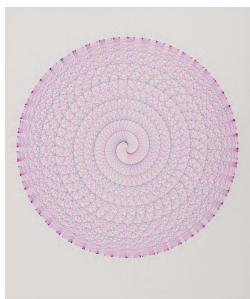

ART SALES & RESEARCH

HAROLD GRANUCCI

artsalesandresearch.com | 347.768.3954 | 99 Willow Lane, Clinton Corners, NY 12514

#1

Violet + Purple Whorl Large,
11/27/91, rapidograph pen on
Strathmore board, 40" x 48",
framed, \$50,000

#5

Red/ Green with Star Center,
11/10/94, rapidograph pen on
Strathmore board, 28 1/8" x
30 1/8", framed, \$7,000

#2

B&W Whorl Large,
rapidograph pen on
Strathmore board, 48" x 40",
framed, price on request

#6

Violet/ Purple Whorl,
10/25/91, rapidograph pen on
Strathmore board, 20" x 15
1/8", framed, \$4,400

#3

B/W Circle Over Four Points,
1980s, rapidograph pen on
Strathmore board, 36" x 30",
framed, \$14,000