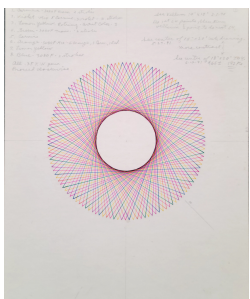

#27

YGPM circle, 3/27/94.
Rapidograph pen on board,
10" x 8", $2,800