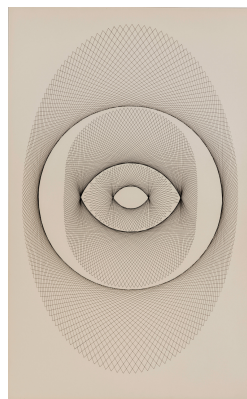

ART SALES & RESEARCH

HAROLD GRANUCCI

artsalesandresearch.com | 347.768.3954 | 99 Willow Lane, Clinton Corners, NY 12514

#1

Violet + Purple Whorl Large,
11/27/91, rapidograph pen on
Strathmore board, 40" x 48",
framed, \$50,000

#5

Red/ Green with Star Center,
11/10/94, rapidograph pen on
Strathmore board, 28 1/8" x
30 1/8", framed, \$7,000

#2

B&W Whorl Large,
rapidograph pen on
Strathmore board, 48" x 40",
framed, price on request

#6

Violet/ Purple Whorl,
10/25/91, rapidograph pen on
Strathmore board, 20" x 15
1/8", framed, \$4,400

#3

B/W Circle Over Four Points,
1980s, rapidograph pen on
Strathmore board, 36" x 30",
framed, \$14,000

#7

BW Oval with Circle, 4/26/88,
rapidograph pen on
Strathmore board, 23.5" x
17.5" , framed, \$4,700

#4

B/W Storm in Four Points,
1980s, rapidograph pen on
Strathmore board, 36" x 30",
framed, \$14,000

#8