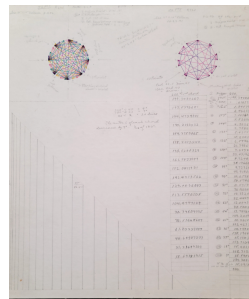

#12

Orange/Blue Whorl Small,
8/16/92, Rapidograph pen on
Strathmore board, 13.25" x
12", framed, \$4,100

#16

JUNE 16- 26, 2023

ART SALES & RESEARCH

HAROLD GRANUCCI

artsalesandresearch.com | 347.768.3954 | 99 Willow Lane, Clinton Corners, NY 12514

#17

64 pt #1 Color Center (small),
5/14/91, Rapidograph pen on
board, 13.25" x 12", \$4,100

#21

2 Trial Drawings for Center
Section Color Wheel 40"x 48",
8/31/92 Rapidograph pen on
Bainbridge, 13.25" x 12",
\$3,900