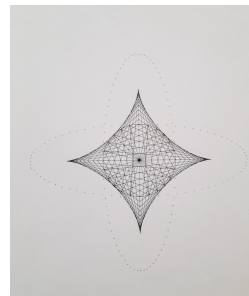

#19

Black/ Red 192 pt study,
4/21/92, Rapidograph pen on
paper with pencil notes, 20"
x 16.75", \$4,500

#23

Pink Circle with Triangles,
3/6/94, Rapidograph pen on
Bainbridge, 20" x 18", \$5,100

#20

Blue/Green Whorl, 10/17/91,
Rapidograph pen on
Strathmore board, 20" x 15",
\$4,100